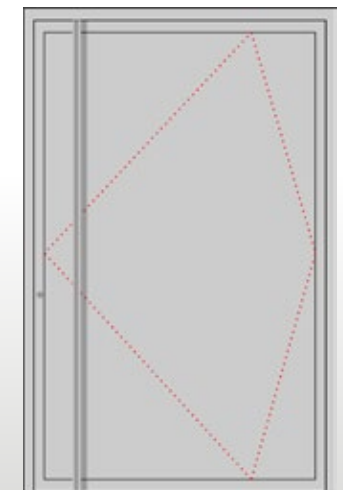

MAX 1500 X 2500 mm
MIN 1000 X 2000 mm